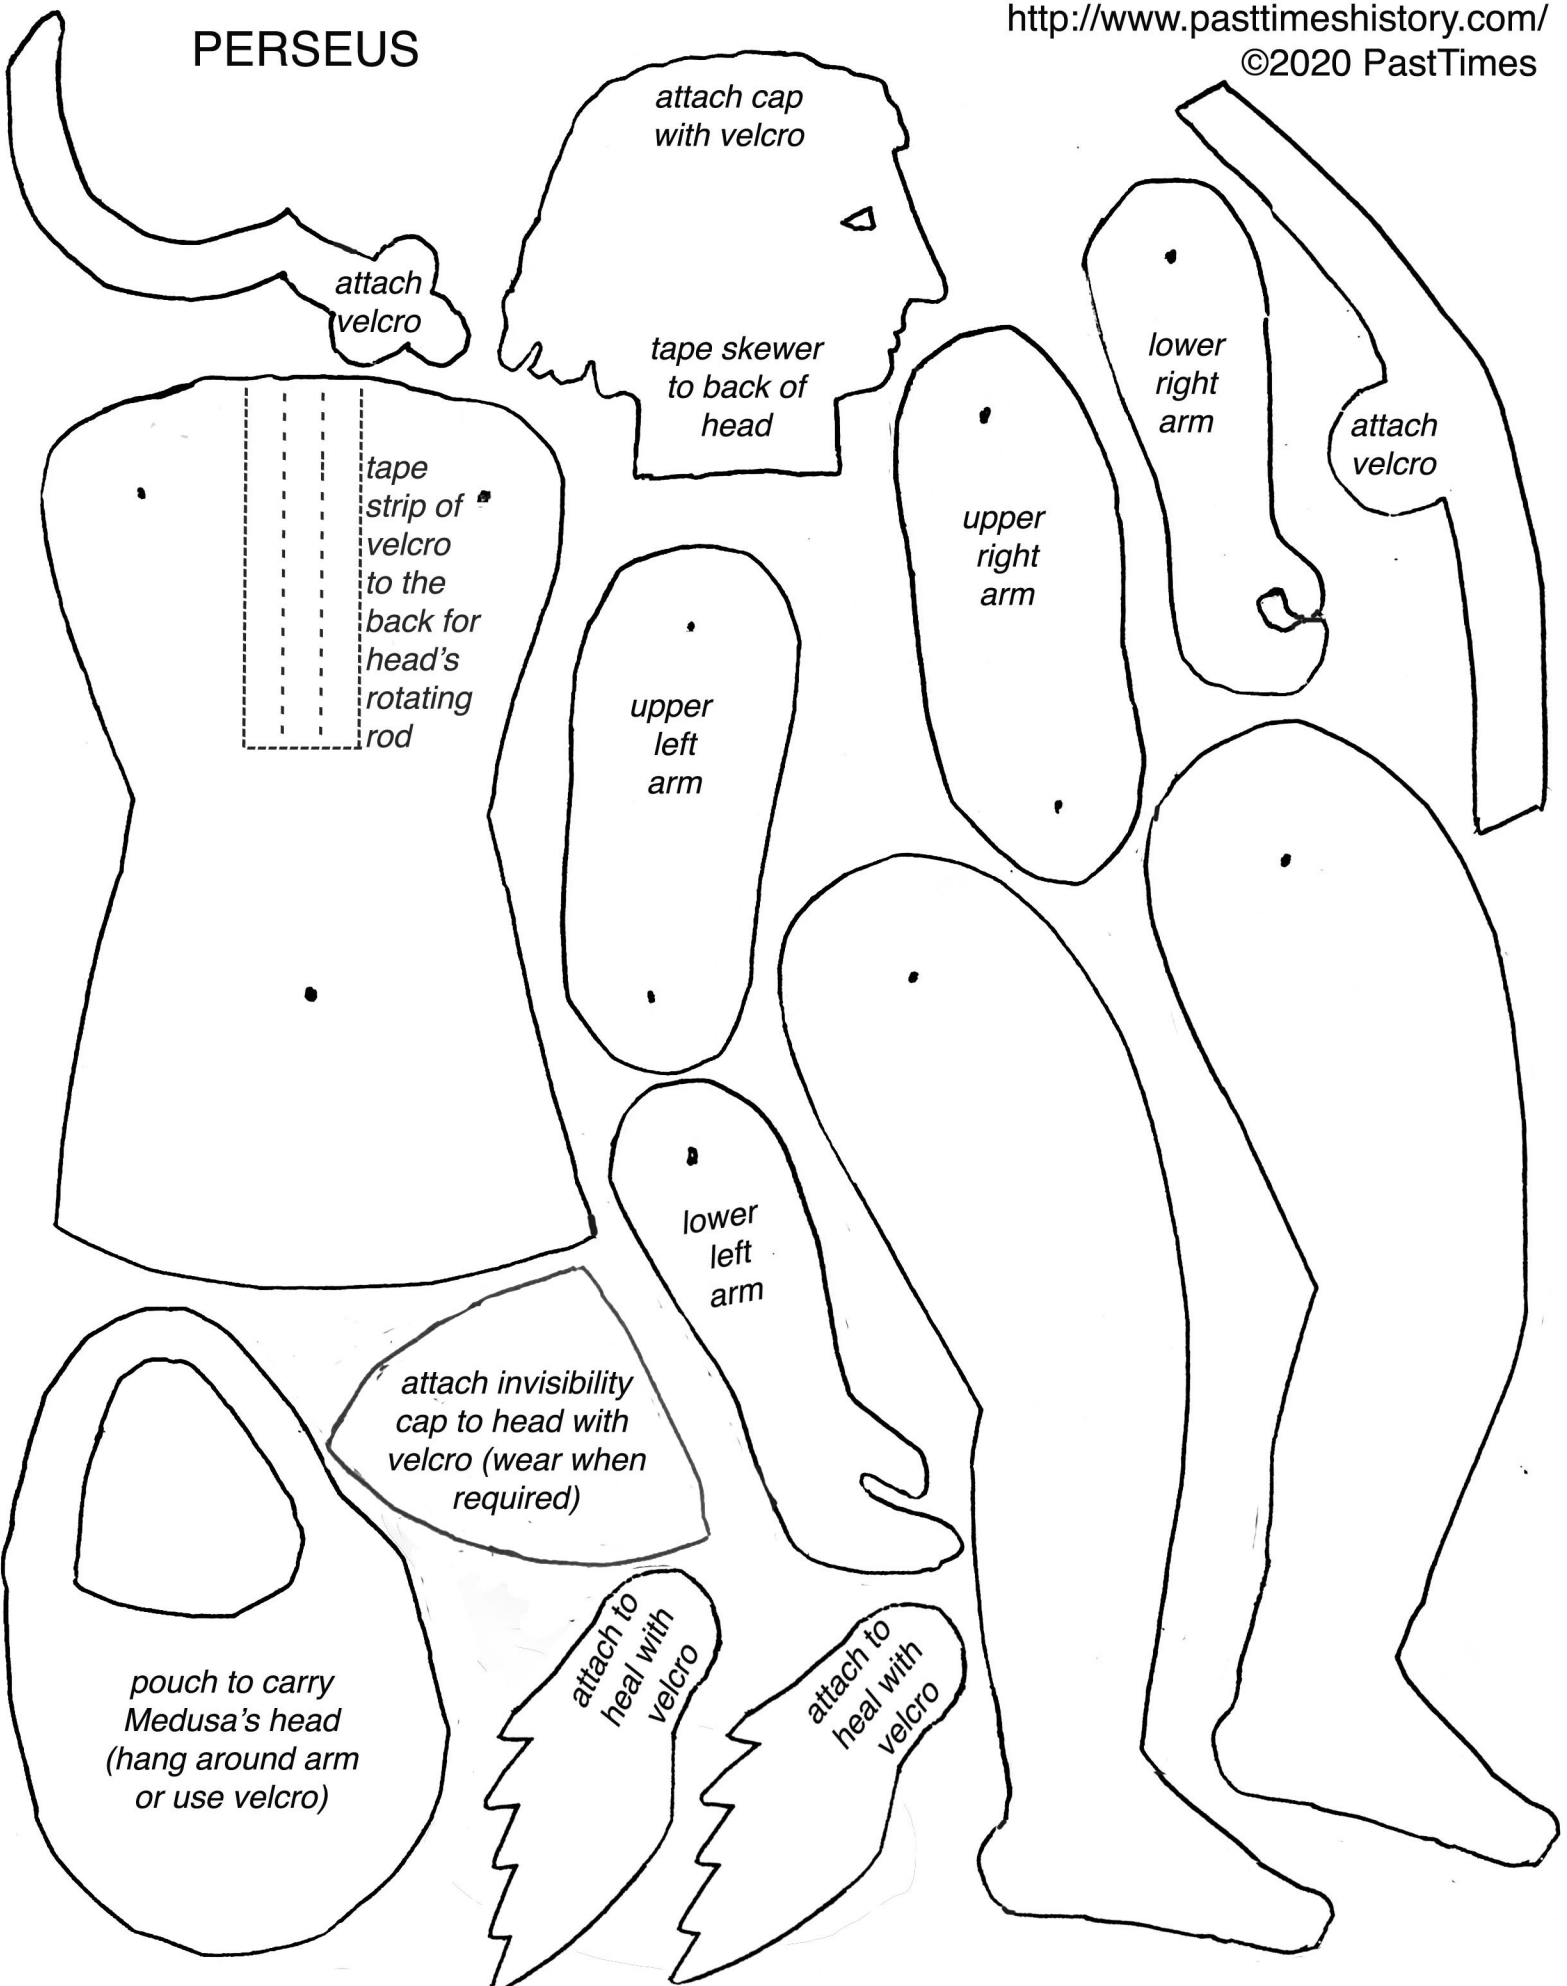

PERSEUS

attach velcro

attach cap with velcro

tape skewer to back of head

lower right arm

attach velcro

tape strip of velcro to the back for head's rotating rod

upper right arm

upper left arm

lower left arm

attach invisibility cap to head with velcro (wear when required)

pouch to carry Medusa's head (hang around arm or use velcro)

attach to heel with velcro

attach to heel with velcro